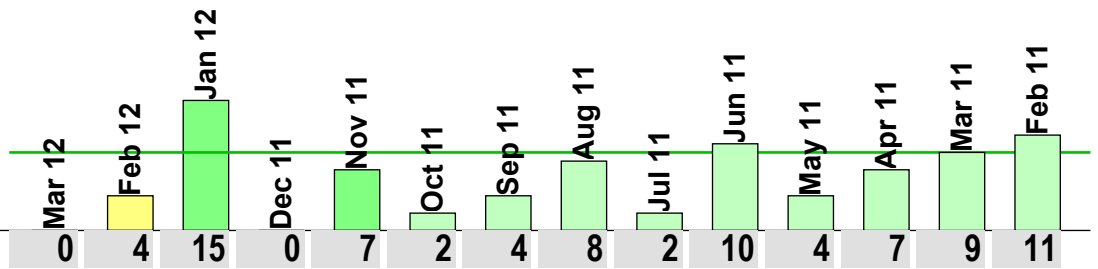

Senior Consultant Benchmark report for A B Bronx

Client Meeting

Target 4
 3mth Av. 125.00%
 12mth Av. 87.50%

Candidate Meeting

Target 9
 3mth Av. 81.48%
 12mth Av. 73.15%

First Stage Interview

Target 6
 3mth Av. 116.67%
 12mth Av. 151.39%

Second Stage + Interview

Target 3
 3mth Av. 100.00%
 12mth Av. 127.78%

Position Offered

Target 0
 3mth Av. ~
 12mth Av. ~

	Previous 3 Mths.	Previous 12 Mths.
Percentage of 2nd Stage/Interviews resulting from 1st Stage Interview =	42.857%	42.202%
Percent of Offers resulting from 2nd Stage Interview =	88.889%	54.348%