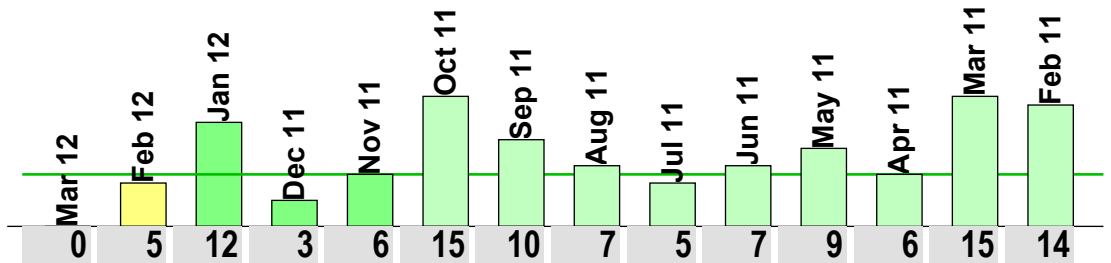

Senior Consultant Benchmark report for A B Bronx

Client Meeting

Target 4
 3mth Av. 125.00%
 12mth Av. 87.50%

Candidate Meeting

Target 9
 3mth Av. 81.48%
 12mth Av. 73.15%

First Stage Interview

Target 6
 3mth Av. 116.67%
 12mth Av. 151.39%

Second Stage + Interview

Target 3
 3mth Av. 100.00%
 12mth Av. 127.78%

Position Offered

Target 0
 3mth Av. ~
 12mth Av. ~

	Previous 3 Mths.	Previous 12 Mths.
Percentage of 2nd Stage/Interviews resulting from 1st Stage Interview =	42.857%	42.202%
Percent of Offers resulting from 2nd Stage Interview =	88.889%	54.348%